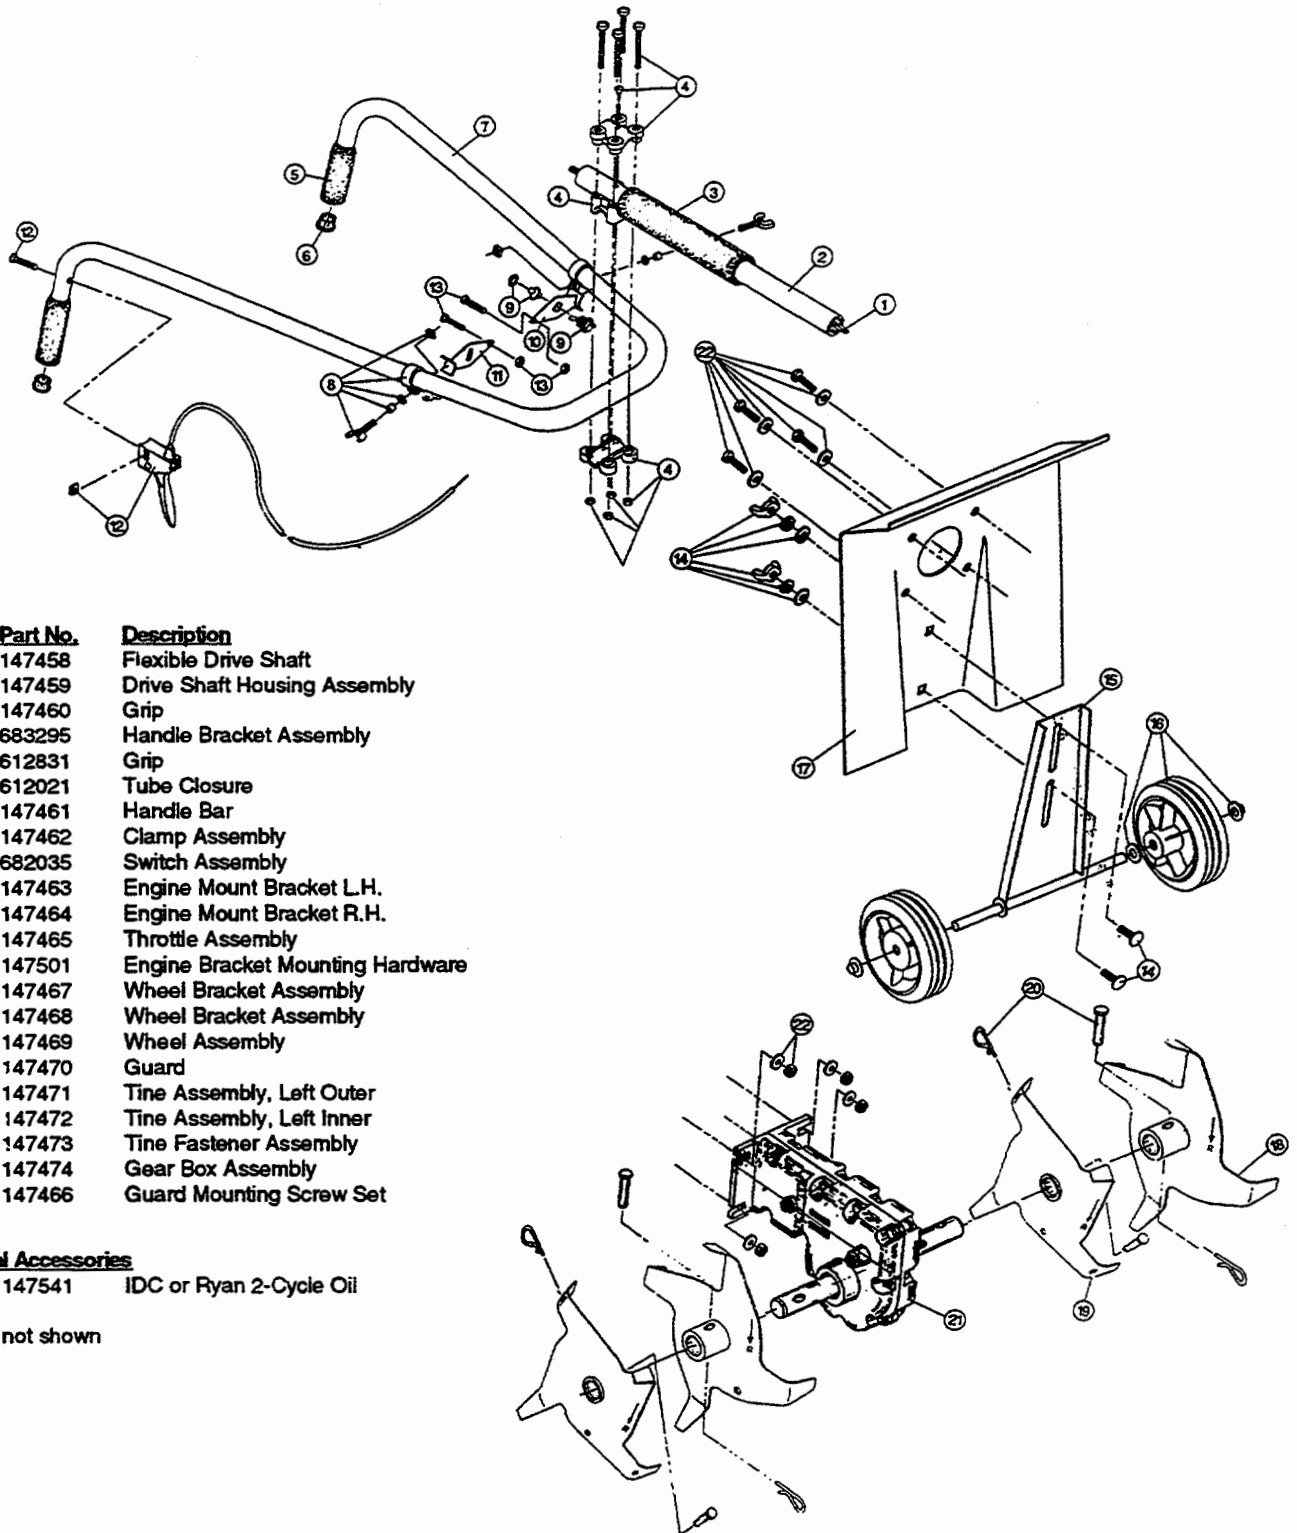

BOOM & CULTIVATOR PARTS - IDC 400

Item	Part No.	Description
1	147458	Flexible Drive Shaft
2	147459	Drive Shaft Housing Assembly
3	147460	Grip
4	683295	Handle Bracket Assembly
5	612831	Grip
6	612021	Tube Closure
7	147461	Handle Bar
8	147462	Clamp Assembly
9	682035	Switch Assembly
10	147463	Engine Mount Bracket L.H.
11	147464	Engine Mount Bracket R.H.
12	147465	Throttle Assembly
13	147501	Engine Bracket Mounting Hardware
14	147467	Wheel Bracket Assembly
15	147468	Wheel Bracket Assembly
16	147469	Wheel Assembly
17	147470	Guard
18	147471	Tine Assembly, Left Outer
19	147472	Tine Assembly, Left Inner
20	147473	Tine Fastener Assembly
21	147474	Gear Box Assembly
22	147466	Guard Mounting Screw Set

Optional Accessories

- 147541 IDC or Ryan 2-Cycle Oil
- not shown